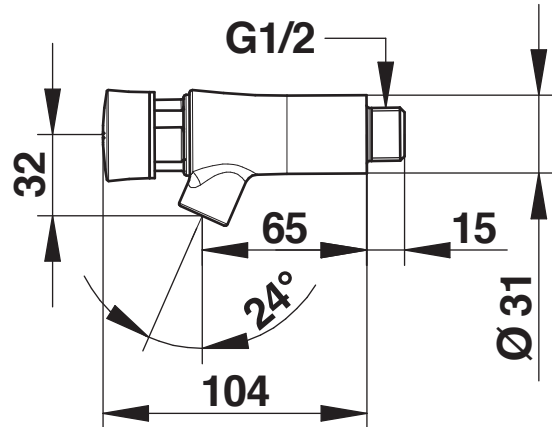

TECHNICAL DATA SHEET

PRESTO®

Range: Washbasin single self-closing tap

Ref: 66105 - PRESTO NEO Stainless Steel wall-mounted tap - 7 sec. (PRESTOGREEN)

> Working pressure:

- 1 to 5 bar

> Flow:

- 3 l/min at 3 bars - 4-position setting
- Anti water-hammer system

> Flow time:

- 7 seconds

> Hydraulic supply:

- G 1/2" x 15 - hot or premixed water

> Dimensions :

- 65mm projection

> Thermal resistance:

- This tap can withstand a thermal shock of 75°C for 30 minutes as part of a thermal shock programme

> Safety:

- Interchangeable head and non-turnable push button to avoid premature wear
- Non-removable red circled marker

> Delivered with:

- 1 Installation manual

> Standards / Approvals:

- Stainless steel body (304 L)
- Neutral Salt Spray (NSS) resistant: 200 h according to NF ISO 9227